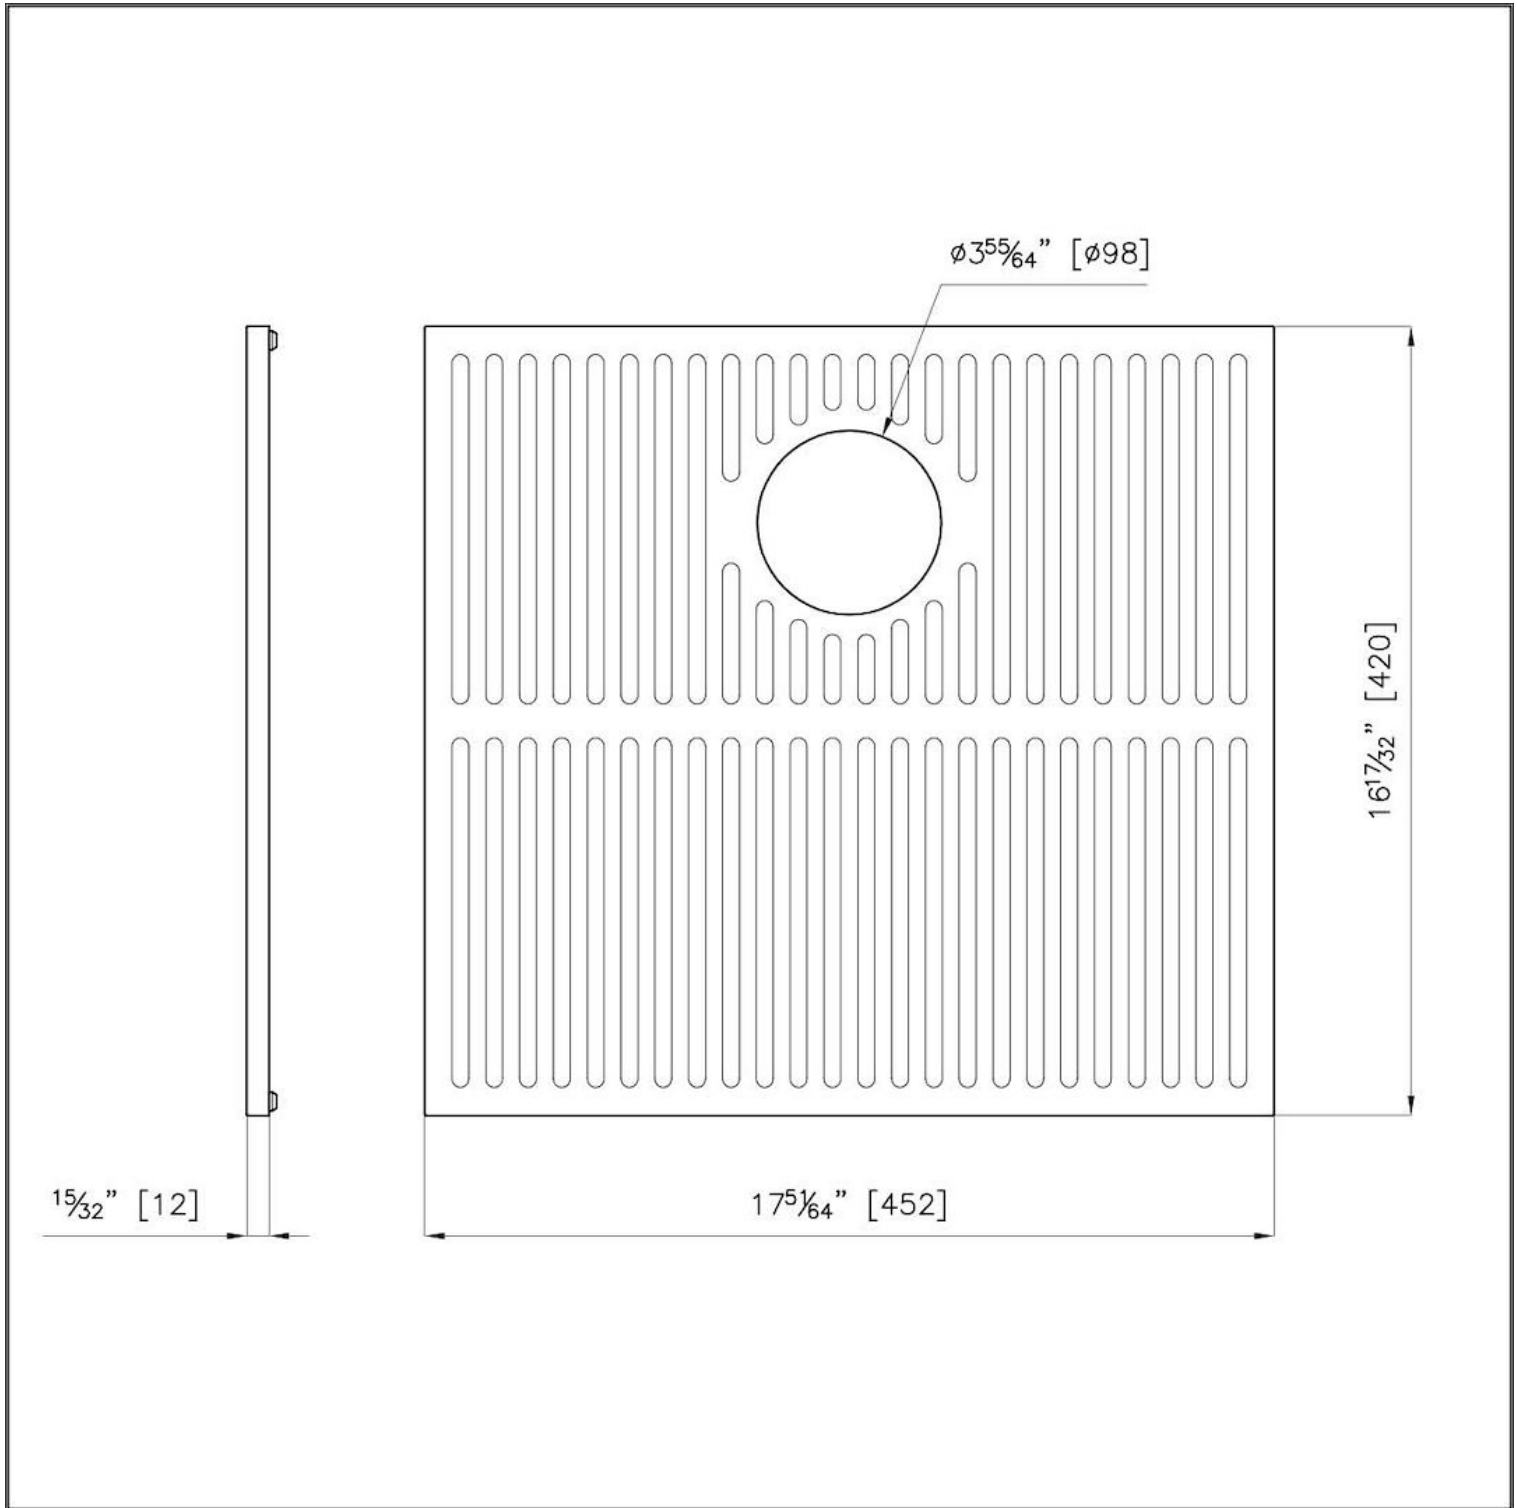

Canova Black grid

Accessories

Code: 8100 605

DETAILS

Material Foster Black Composit

Sink accessories Grid

Dimensions 45,2x42 cm
17 ⁵¹/₆₄"x16 ¹⁷/₃₂"

TECHNICAL DATA

RECOMMENDED PAIRINGS

Sink Canova 19" x 20" – U/M
1336 660

Sink Canova 26" x 20" – U/M
1338 660

Sink Canova 32" x 20" – U/M
1337 660

Sink Canova 35" x 20" – U/M
1339 660

Sink Canova 38" x 20" – U/M
1340 660